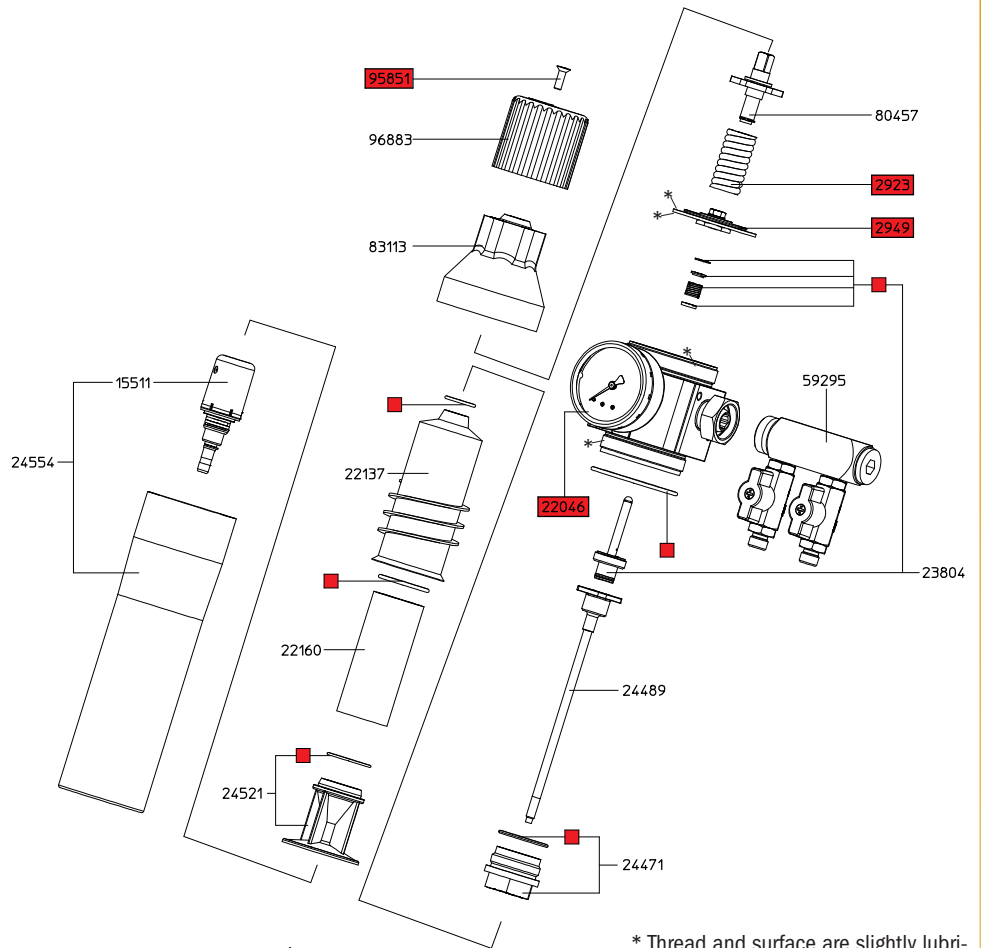

# Spare Parts SATA® filter 414™ / 424™ / 434™ / 464™

To ensure consistently high quality: original SATA accessories and spare parts

Art. No./Descr.
2923
Spring
2949
Diaphragm
22046
Pressure gauge 0-10 bar
23804
Pressure valve
24471
Plastic nut with 2 O-rings
24562
Intermediate adapter, cpl., with O-ring
59295
Outlet rail (2 x G 1/4 a)
73890
Threaded rod
80457
Spindle
83113
Fixing nut for filter range 400
85373
Activated charcoal cartridge
95851
Countersunk screw
96578
Fixing nut
<b>96750*</b>
<b>Packing kit</b>
13599
SATA quick coupling 101.14, G 1/4 female thread

## SATA filter 424

Art. No./Descr.
94979
Service unit filter series SATA filter 400