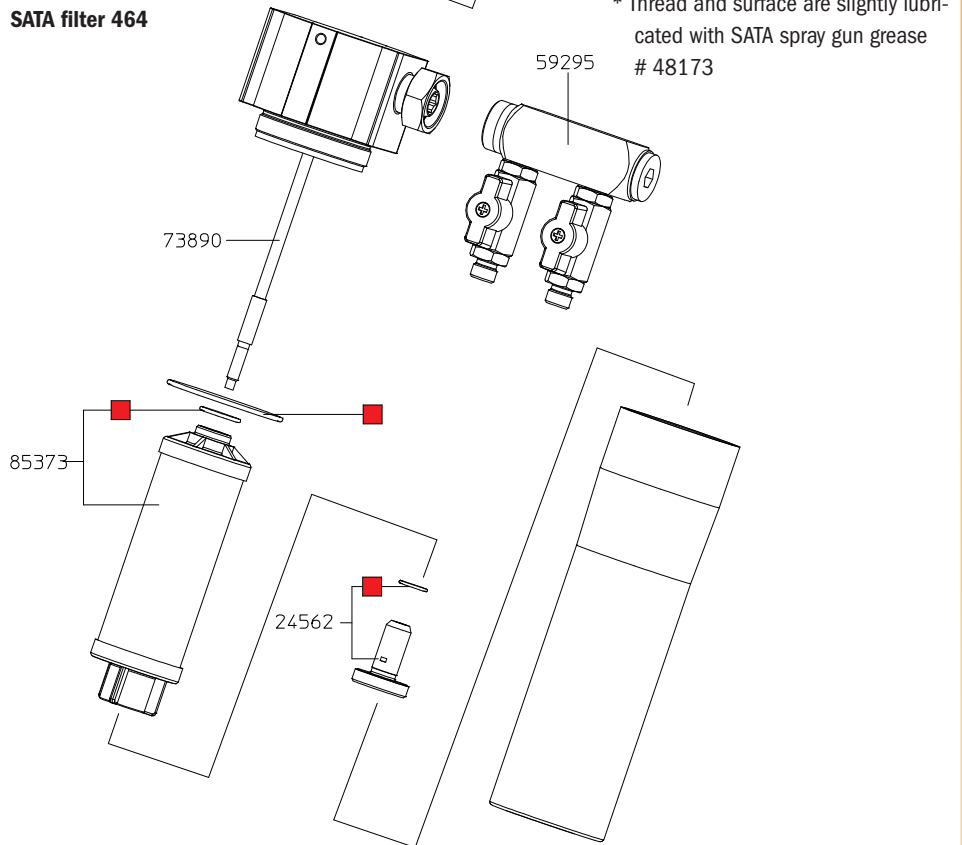

SATA filter 464

All prices are suggested list prices. Errors, technical modifications and printing errors reserved.