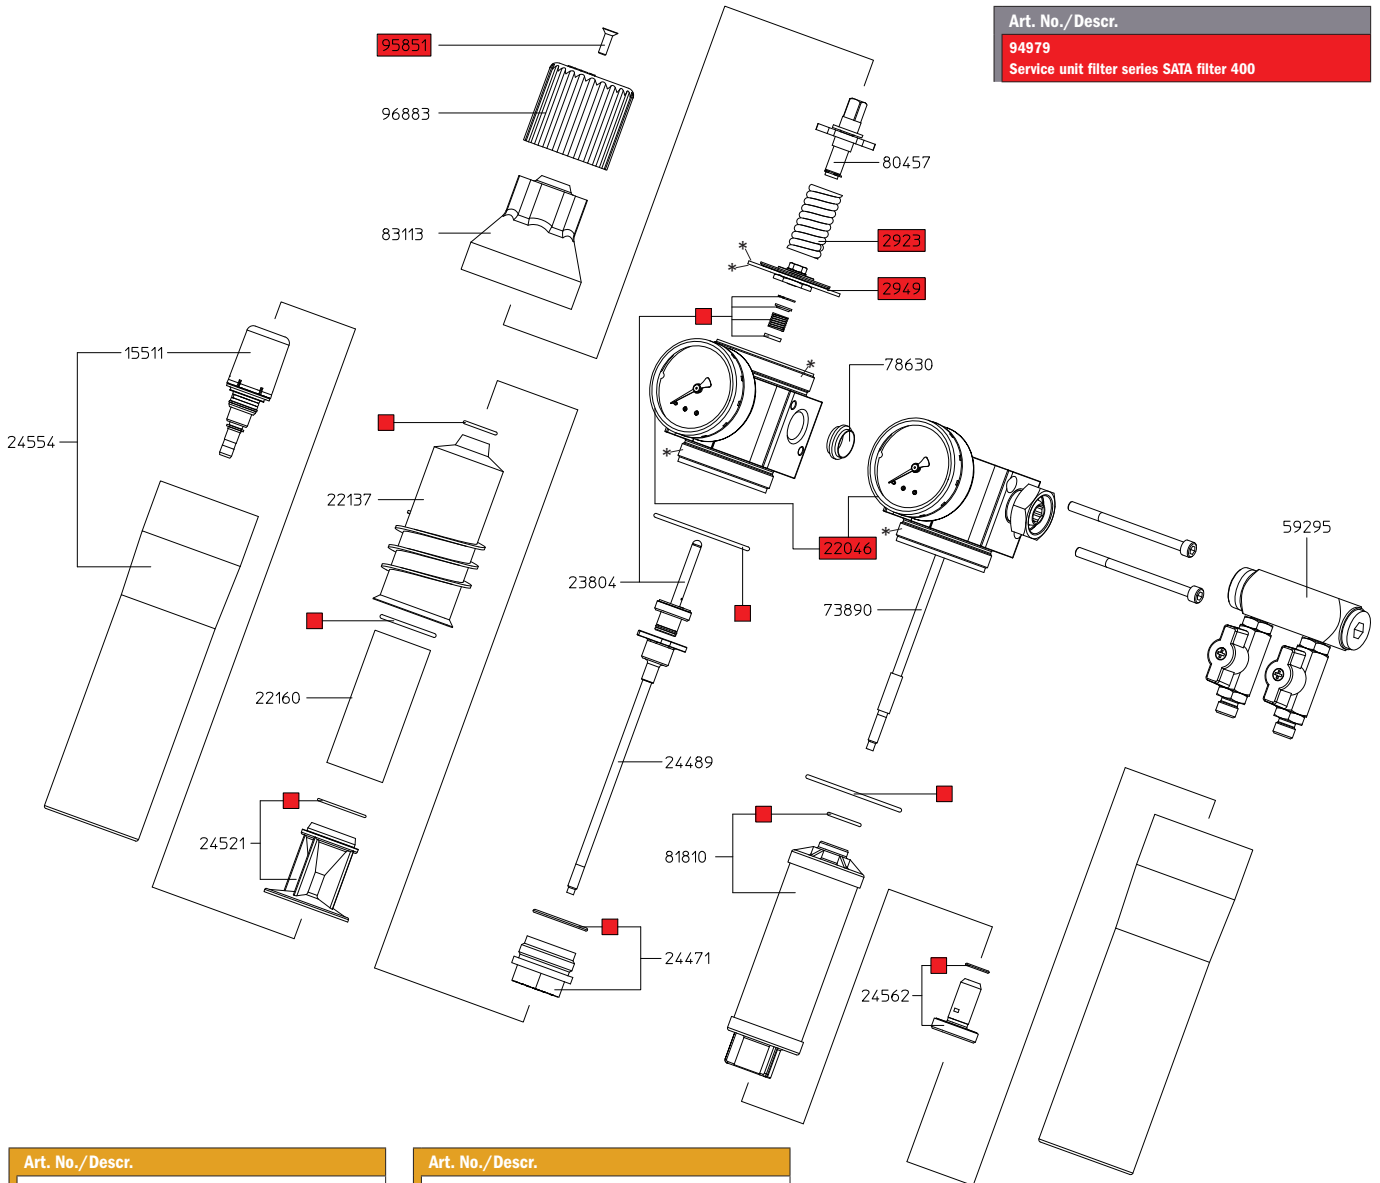

# Spare Parts SATA® filter 444™ / 474™ / 484™ / 494™

To ensure consistently high quality: original SATA accessories and spare parts

All prices are suggested list prices. Errors, technical modifications and printing errors reserved.

Art. No./Descr.
2923
Spring
2949
Diaphragm
15511
Automatic condensate discharge valve
22046
Pressure gauge 0-10 bar
22137
Cyclone separator
22160
Sinter filter
23804
Pressure valve
24471
Plastic nut with 2 O-rings
24489
Threaded rod with pressure valve head
24521
Condensate retainer with O-ring
24554
Filter sleeve with automatic discharge valve

Art. No./Descr.
24562
Intermediate adapter, cpl., with O-ring
59295
Outlet rail (2 x G 1/4 a)
73890
Threaded rod
78360
Gasket
80457
Spindle
81810
Fine filtering cartridge
83113
Fixing nut for filter range 400
95851
Countersunk screw
96883
Pressure adjustment nut
<b>96750*</b>
<b>Packing kit</b>
13599
SATA quick coupling 101.14, G 1/4 female thread

\* Thread and surface are slightly lubricated with SATA spray gun grease # 48173