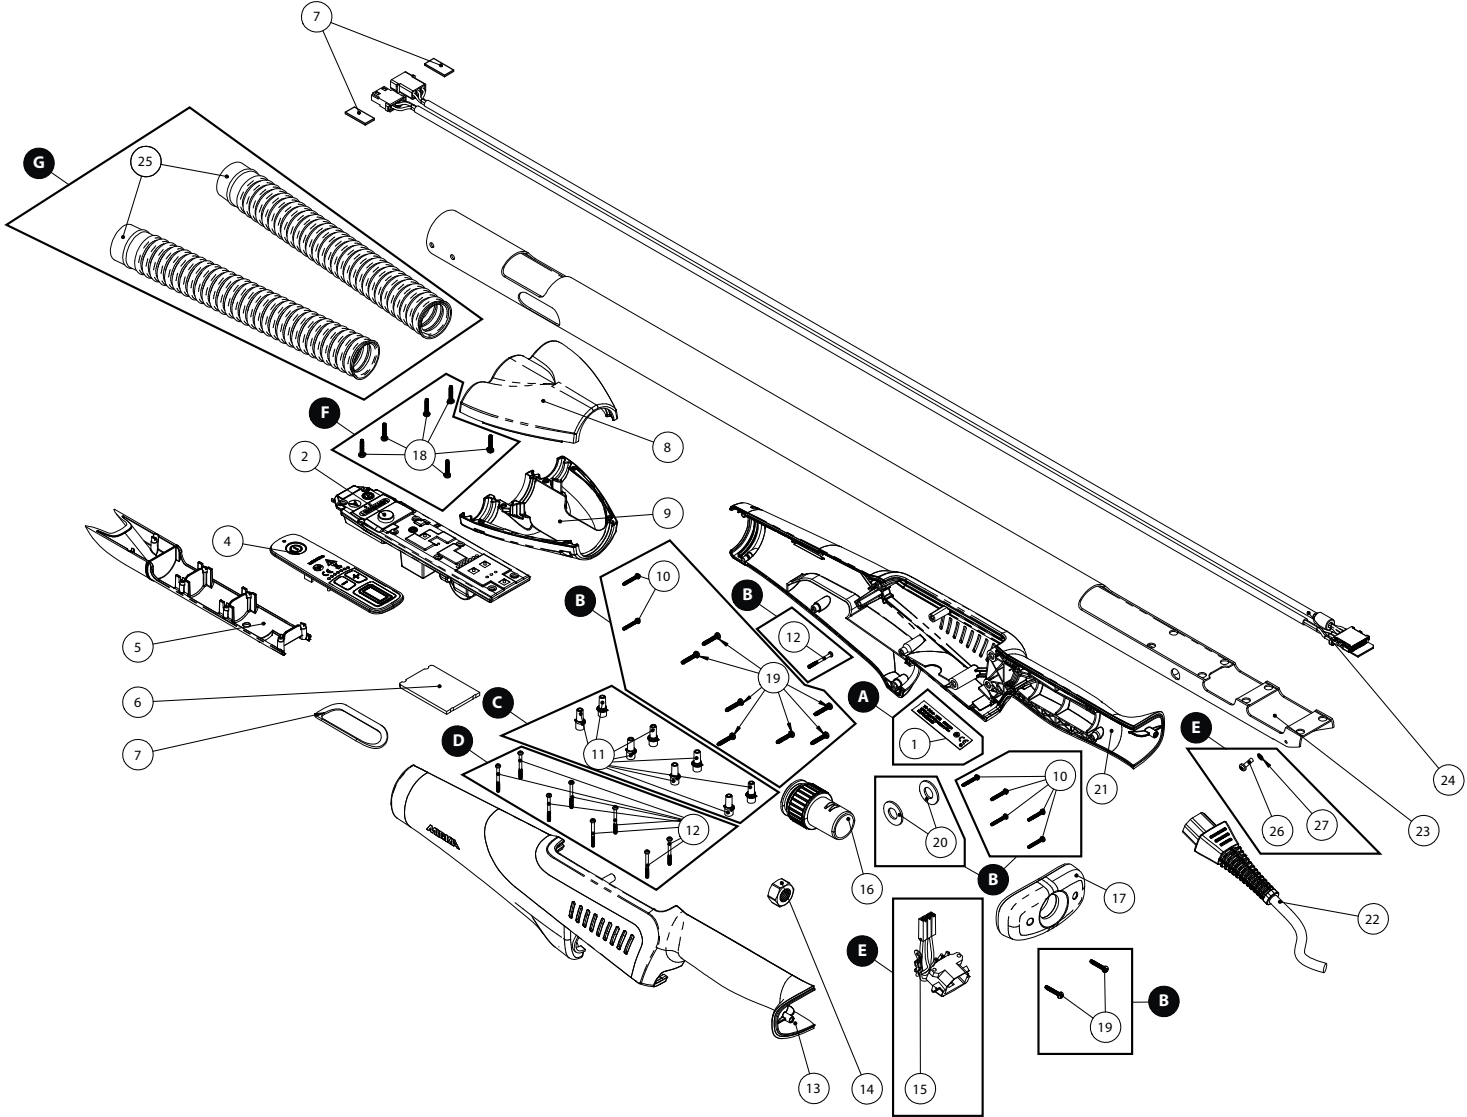

Exploded view of LEROS 950CV 225 mm (220-240V) – Handle

Updated 19.01.2022

Exploded view of LEROS 950CV 225 mm (220-240V) – Grinding head

Updated 18.01.2022

LEROS 950CV 225 mm (220-240V) Spare Part kits

Electrical tool must be serviced by a qualified repair person and in accordance with national requirements.

LEROS 950CV 225 mm (220-240V) Spare Part kits

Mirka Code	Item	Description	Kit	Qty	Tightening torque
MIW9524011		Cover Cap kit			
	40	Screw STS 2,5 x 8 mm T+/-8	K	2	0,8 Nm/0,6 ft-lb
	45	Cover Cap		1	
MIW9514711		Hole Screw kit			
	47	Hole Screw	L	8	0,8 Nm/0,6 ft-lb
MIW9524811		Joint Screw kit			
	48	Screw Cap	M	2	
	50	O-Ring 7,65 x 1,78 mm		4	
51	Joint Screw M5 x 8 mm	4		4 Nm/3 ft-lb	
MIW9515411		Joint Fork kit			
	52	Screw M4 x 50 mm	N	2	1,4 Nm/1,0 ft-lb
	53	Joint Fork		2	
54	Lock Nut M4	2			