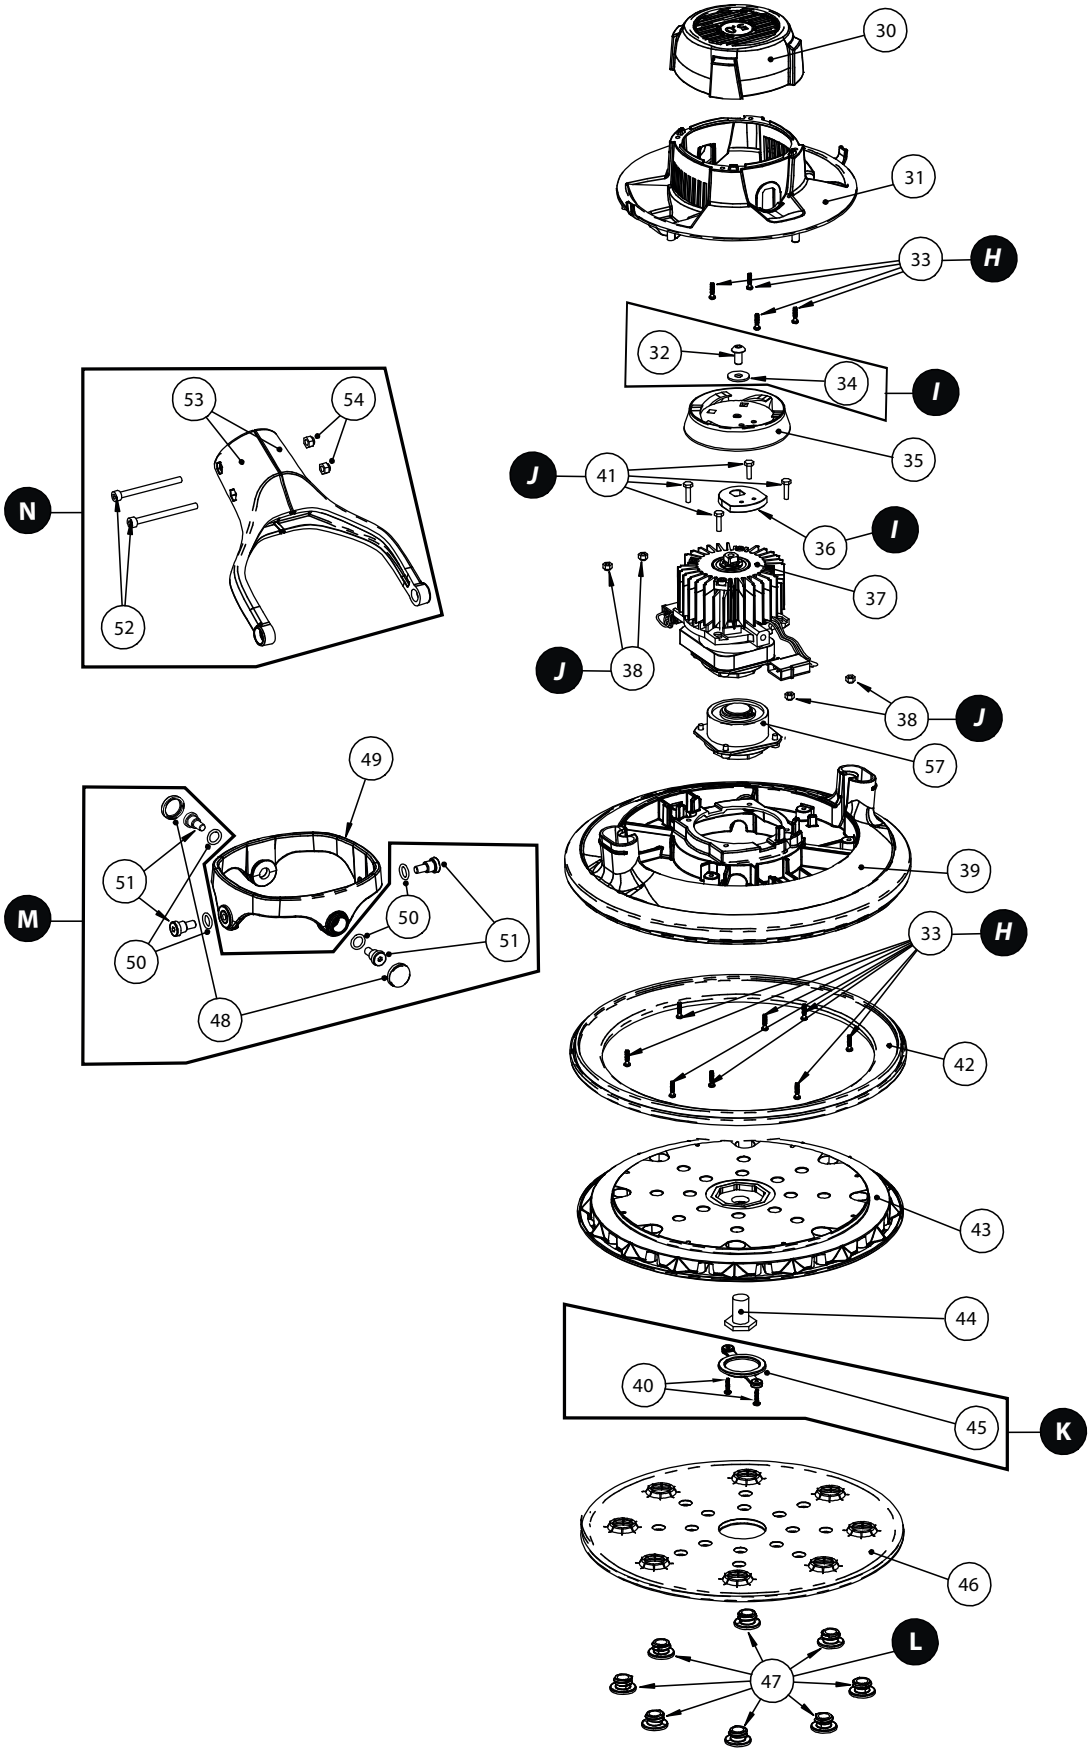

Exploded view of LEROS 950CV 225 mm (220-240V) – Handle

Updated 19.01.2022

Exploded view of LEROS 950CV 225 mm (220-240V) – Grinding head

Updated 18.01.2022

LEROS 950CV 225 mm (220-240V) Spare Part kits

Electrical tool must be serviced by a qualified repair person and in accordance with national requirements.

LEROS 950CV 225 mm (220-240V) Spare Part kits

Mirka Code	Item	Description	Kit	Qty	Tightening torque
MIW9524011		Cover Cap kit			
	40	Screw STS 2,5 x 8 mm T+/-8	K	2	0,8 Nm/0,6 ft-lb
	45	Cover Cap		1	
MIW9514711		Hole Screw kit			
	47	Hole Screw	L	8	0,8 Nm/0,6 ft-lb
MIW9524811		Joint Screw kit			
	48	Screw Cap	M	2	
	50	O-Ring 7,65 x 1,78 mm		4	
51	Joint Screw M5 x 8 mm	4		4 Nm/3 ft-lb	
MIW9515411		Joint Fork kit			
	52	Screw M4 x 50 mm	N	2	1,4 Nm/1,0 ft-lb
	53	Joint Fork		2	
54	Lock Nut M4	2			